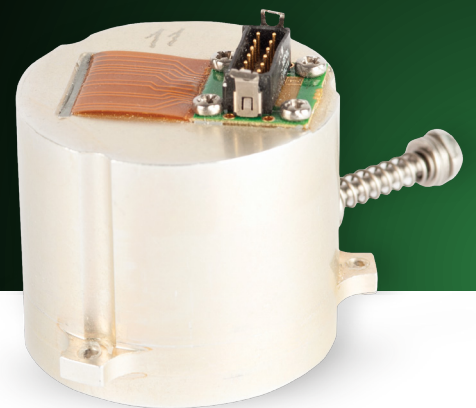

ResheFuze LM600

Loitering Munitions Electronic Fuze

The **LM600** versatile Electronic Fuze family is suitable to all types of Loitering Munitions where communication with the fuze is required. The **LM600** arming conditions and interface can be customized to the unique platform requirements.

Safe

Accurate

Reliable

Delivers Top
Performance

Battle Proven
Electronic Fuzes

LM600 Loitering Munitions Electronic Fuze

Compatibility

This versatile electronic fuze family is suitable to all types of Loitering Munitions where communication with the fuze is required. Designated for low acceleration launch. The interface can be customized to the unique platform requirements.

Operation Mode

- Point Detonating (PD):** Detonating warhead on impact with target.
- Delay (D):** Detonates with delay after hitting the target. Delay can be customized to the customer request.
- Proximity (PRX):** Detonating above the ground according to command from proximity sensor. (sensor not included)
- Self Destruction:** Explode in the air upon receiving command.

Safety & Arming

Two independent Arming mechanisms:

- Bore rider:** Safety pin.
- System command:** Depended on physical event.

Temperature Conditions

- Operation:** From -40°C to +63°C
- Storage:** From -46°C to +71°C